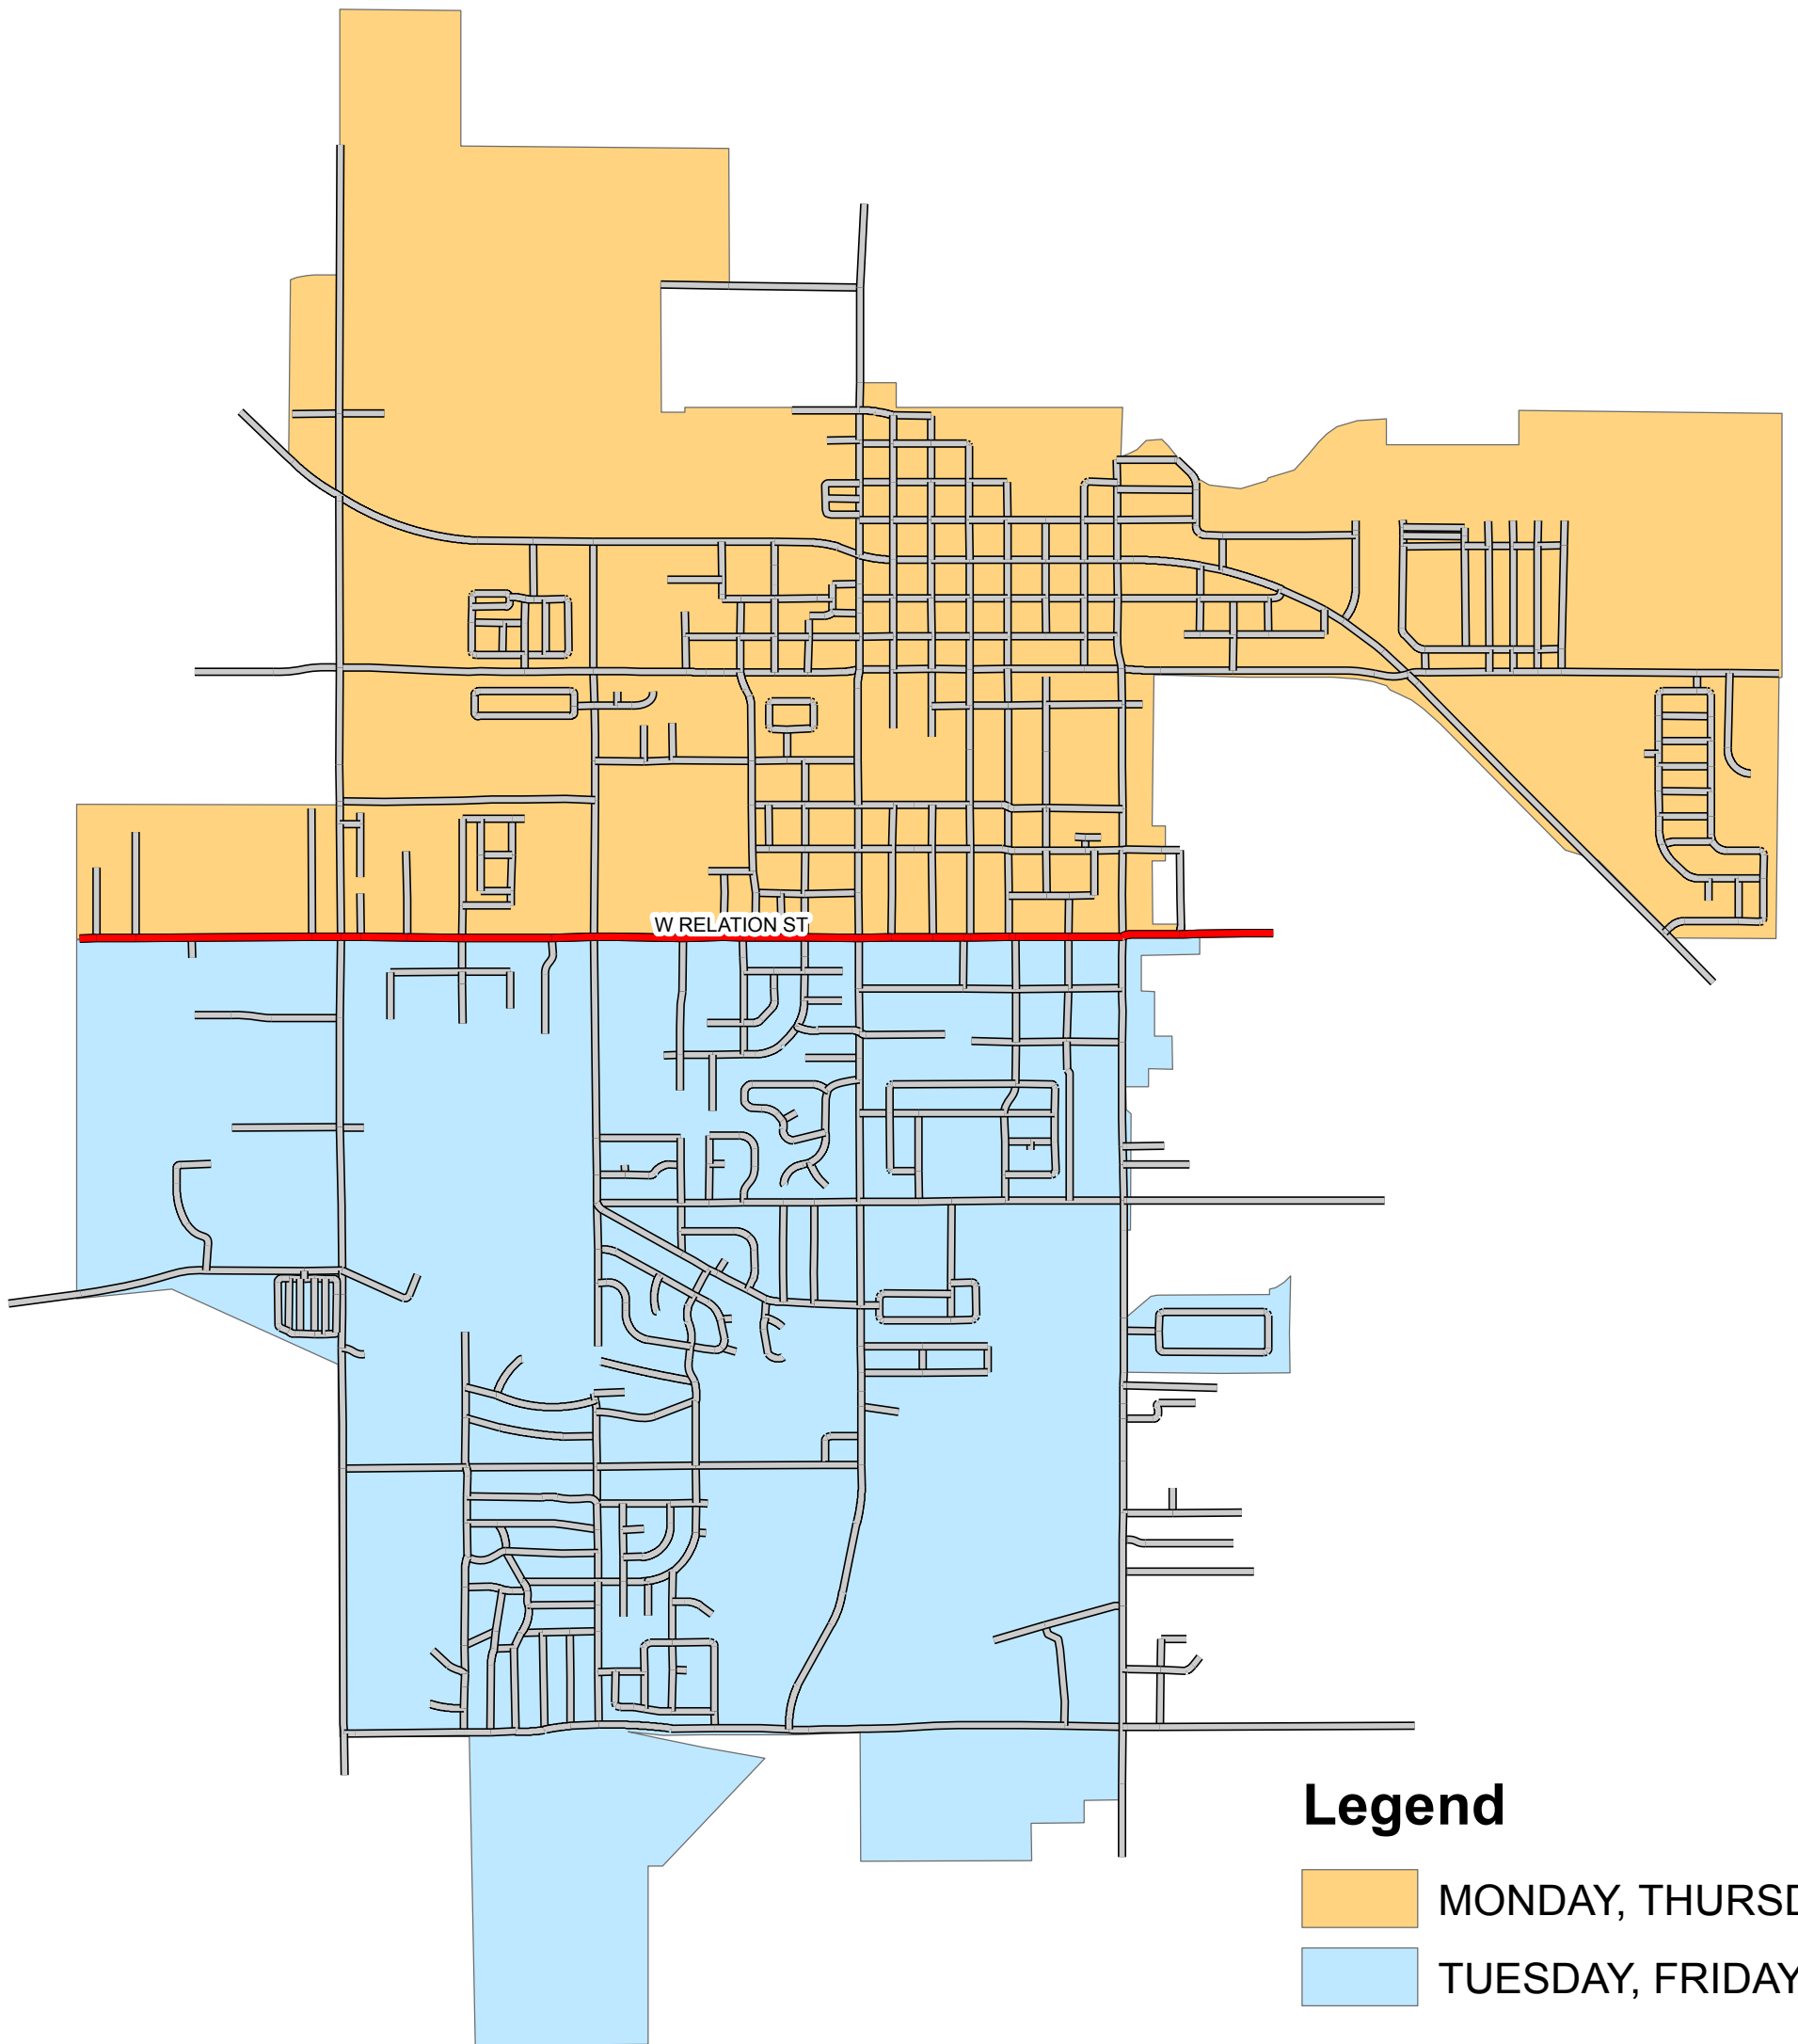

RESIDENTIAL CURBSIDE GARBAGE SCHEDULE

PLEASE PLACE CONTAINER TO CURB BY 6 AM
SEE CALENDER FOR HOLIDAY PICK-UP SCHEDULES