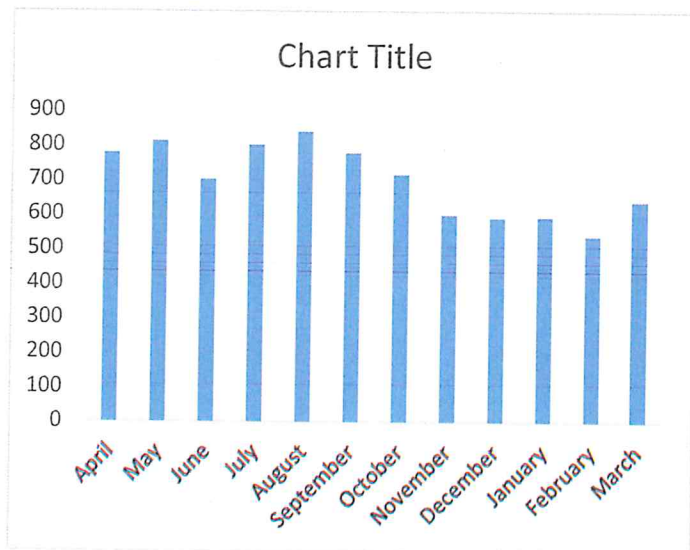

SAFFORD POLICE DEPARTMENT

March

CALLS FOR SERVICE:

April	776
May	810
June	699
July	799
August	838
September	777
October	714
November	598
December	590
January	593
February	538
March	638

1-1-19 to 3-31-19

1-1-20 to 3-31-20

SAFFORD PD	1954	SAFFORD PD	1770
GRAHAM COUNTY	1169	GRAHAM COUNTY	1249
THATCHER PD	596	THATCHER PD	612

1-1-19 to 3-31-19

1-1-20 to 3-31-20

Top Call Types:

Suspicious/Cirumstance	186	Suspicious/Circumstance	160
Welfare Check	194	Welfare Check	139
Follow up	96	Follow up	55
Theft	105	Theft	126
Domestic Violence	41	Domestic Violence	46
Alarm	58	Alarm	63
Citizen Assist	113	Citizen Assist	109
Animal Problem	112	Animal Problem	80
Civil/Civil Standby	55	Civil/Civil Standby	83
Unwanted Subject	109	Unwanted Subject	67