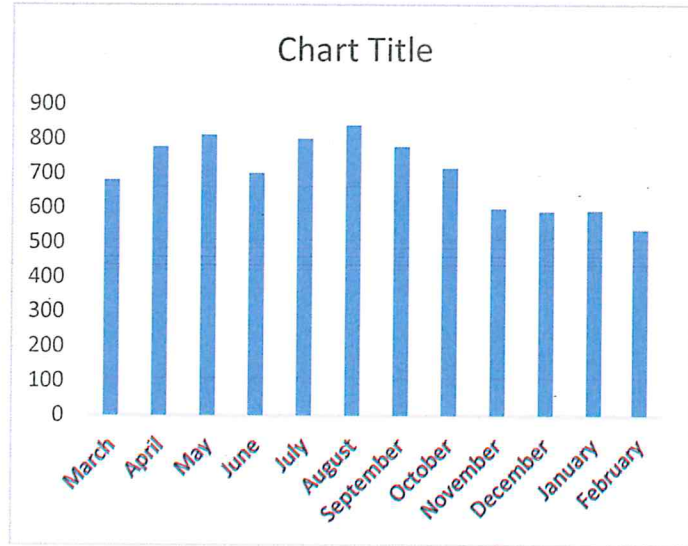

SAFFORD POLICE DEPARTMENT

February

CALLS FOR SERVICE:

March	680
April	776
May	810
June	699
July	799
August	838
September	777
October	714
November	598
December	590
January	593
February	538

1-1-19 to 2-28-19

1-1-20 to 2-29-20

SAFFORD PD	1273	SAFFORD PD	1131
GRAHAM COUNTY	788	GRAHAM COUNTY	828
THATCHER PD	393	THATCHER PD	395

1-1-19 to 2-28-19

1-1-20 to 2-29-20

Top Call Types:

Suspicious/Cirumstance	130	Suspicious/Circumstance	108
Welfare Check	133	Welfare Check	95
Follow up	57	Follow up	40
Theft	76	Theft	82
Domestic Violence	20	Domestic Violence	31
Alarm	29	Alarm	38
Citizen Assist	74	Citizen Assist	63
Animal Problem	73	Animal Problem	53
Civil/Civil Standby	39	Civil/Civil Standby	43
Unwanted Subject	69	Unwanted Subject	41