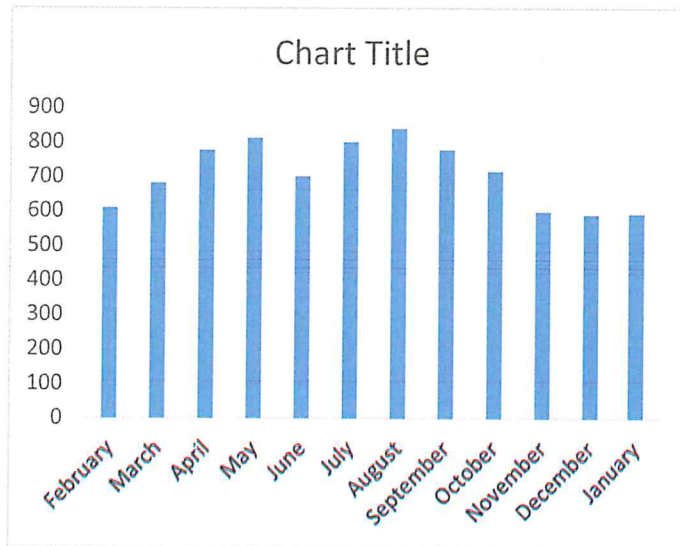

SAFFORD POLICE DEPARTMENT

January

CALLS FOR SERVICE:

February	608
March	680
April	776
May	810
June	699
July	799
August	838
September	777
October	714
November	598
December	590
January	593

1-1-19 to 12-31-19

1-1-20 to 12-31-20

SAFFORD PD	665	SAFFORD PD	593
GRAHAM COUNTY	403	GRAHAM COUNTY	437
THATCHER PD	215	THATCHER PD	203

1-1-19 to 12-31-19

1-1-20 to 12-31-20

Top Call Types:

Suspicious/Cirumstance	67	Suspicious/Circumstance	49
Welfare Check	69	Welfare Check	51
Follow up	31	Follow up	21
Theft	43	Theft	51
Domestic Violence	8	Domestic Violence	15
Alarm	13	Alarm	22
Citizen Assist	39	Citizen Assist	32
Animal Problem	34	Animal Problem	28
Civil/Civil Standby	22	Civil/Civil Standby	26
Unwanted Subject	43	Unwanted Subject	19