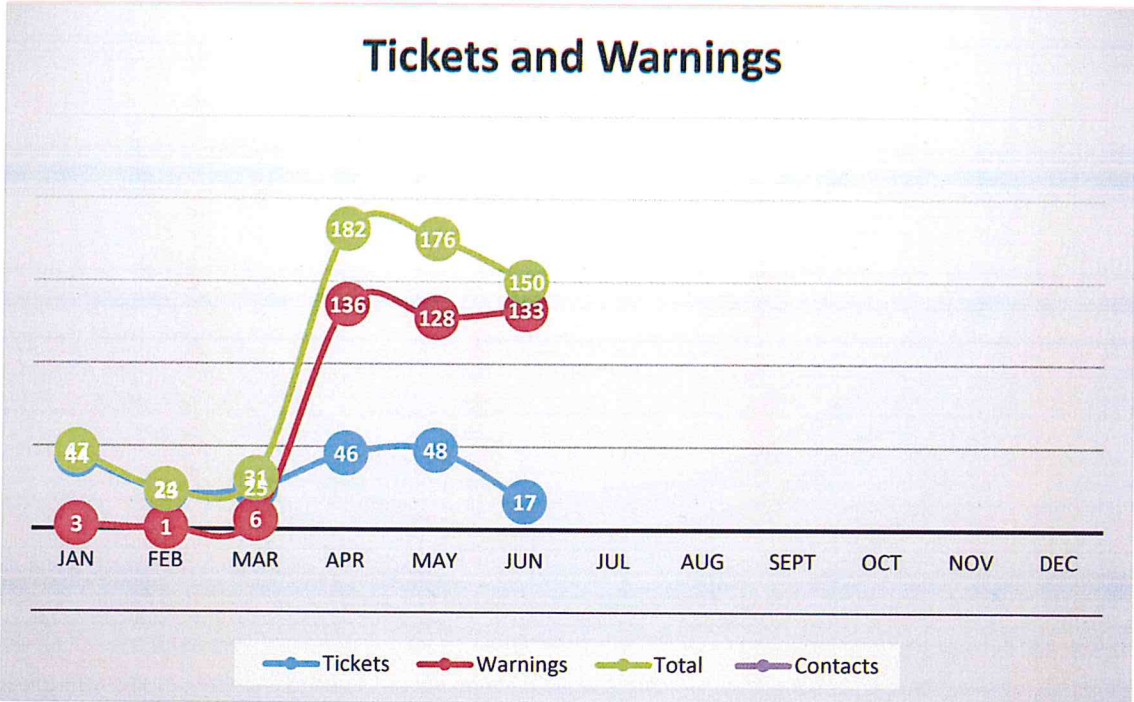

SAFFORD PD	3912	SAFFORD PD	4227
GRAHAM COUNTY	2247	GRAHAM COUNTY	2476
THATCHER PD	1233	THATCHER PD	1254

1-1-18 to 06-30-18

1-1-19 to 06-30-19

Top Call Types:

Suspicious/Cirumstance	294	Suspicious/Circumstance	381
Welfare Check	280	Welfare Check	373
Follow up	159	Follow up	186
Theft	166	Theft	216
Domestic Violence	165	Domestic Violence	116
Alarm	168	Alarm	162
Citizen Assist	242	Citizen Assist	288
Animal Problem	234	Animal Problem	200
Civil/Civil Standby	179	Civil/Civil Standby	150
Unwanted Subject	173	Unwanted Subject	212

During the month of June, the Safford Police Department pulled over 150 members of the traveling public for a variety of reasons; 17 were issued at least one citation and 133 received warnings. The table and chart below will show the activity for the entire year.

TRAFFIC STOPS 2019

	JAN	FEB	MAR	APR	MAY	JUN	JUL	AUG	SEPT	OCT	NOV	DEC
Tickets	44	23	25	46	48	17						
Warnings	3	1	6	136	128	133						
Total Contacts	47	24	31	182	176	150						

ACCIDENTS 2019

Non Injury	21	10	17	17	11	15						
Injury	4	2	5	4	7	8						
Fatal	0	0	0	0	0	0						