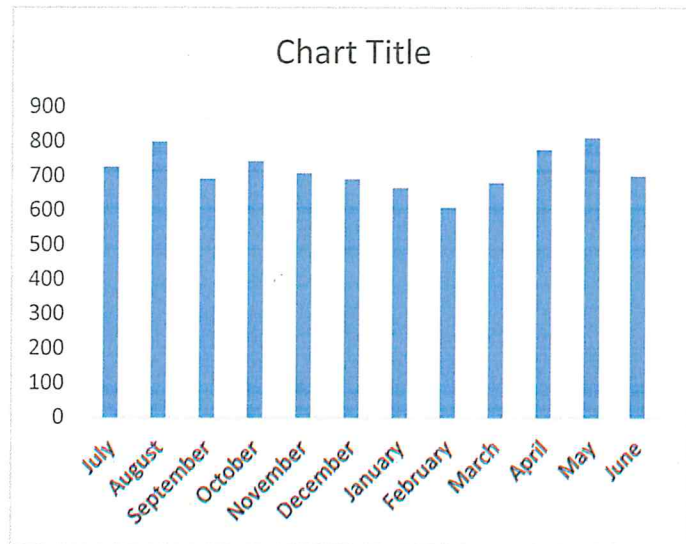

SAFFORD POLICE DEPARTMENT

June

CALLS FOR SERVICE:

July	725
August	798
September	691
October	742
November	707
December	690
January	665
February	608
March	680
April	776
May	810
June	699

1-1-18 to 06-30-18

1-1-19 to 06-30-19

SAFFORD PD	3912	SAFFORD PD	4227
GRAHAM COUNTY	2247	GRAHAM COUNTY	2476
THATCHER PD	1233	THATCHER PD	1254

1-1-18 to 06-30-18

1-1-19 to 06-30-19

Top Call Types:

Suspicious/Cirumstance	294	Suspicious/Circumstance	381
Welfare Check	280	Welfare Check	373
Follow up	159	Follow up	186
Theft	166	Theft	216
Domestic Violence	165	Domestic Violence	116
Alarm	168	Alarm	162
Citizen Assist	242	Citizen Assist	288
Animal Problem	234	Animal Problem	200
Civil/Civil Standby	179	Civil/Civil Standby	150
Unwanted Subject	173	Unwanted Subject	212

During the month of June, the Safford Police Department pulled over 150 members of the traveling public for a variety of reasons; 17 were issued at least one citation and 133 received warnings. The table and chart below will show the activity for the entire year.

TRAFFIC STOPS 2019

	JAN	FEB	MAR	APR	MAY	JUN	JUL	AUG	SEPT	OCT	NOV	DEC
Tickets	44	23	25	46	48	17						
Warnings	3	1	6	136	128	133						
Total Contacts	47	24	31	182	176	150						

ACCIDENTS 2019

Non Injury	21	10	17	17	11	15						
Injury	4	2	5	4	7	8						
Fatal	0	0	0	0	0	0						