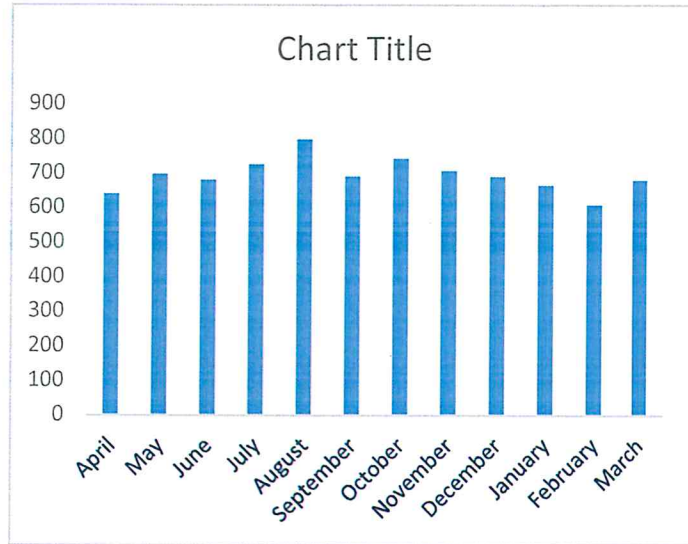

SAFFORD POLICE DEPARTMENT

Mar-19

CALLS FOR SERVICE:

April	640
May	698
June	681
July	725
August	798
September	691
October	742
November	707
December	690
January	665
February	608
March	680

1-1-18 to 03-31-18

1-1-19 to 03-31-19

SAFFORD PD	1874	SAFFORD PD	1953
GRAHAM COUNTY	1066	GRAHAM COUNTY	1169
THATCHER PD	579	THATCHER PD	596

1-1-18 to 03-31-18

1-1-19 to 03-31-19

Top Call Types:

Suspicious/Cirumstance	151	Suspicious/Circumstance	187
Welfare Check	136	Welfare Check	194
Follow up	70	Follow up	96
Theft	84	Theft	105
Domestic Violence	77	Domestic Violence	41
Alarm	75	Alarm	58
Citizen Assist	122	Citizen Assist	113
Animal Problem	110	Animal Problem	111
Civil/Civil Standby	84	Civil/Civil Standby	56
Unwanted Subject	108	Unwanted Subject	109