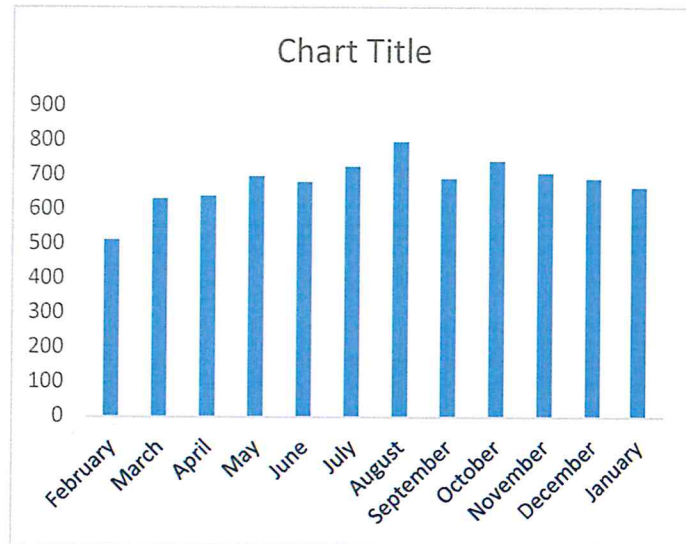

SAFFORD POLICE DEPARTMENT

Jan-19

CALLS FOR SERVICE:

February	513
March	633
April	640
May	698
June	681
July	725
August	798
September	691
October	742
November	707
December	690
January	665

1-1-18 to 12-31-18

1-1-19 to 12-31-19

SAFFORD PD	691	SAFFORD PD	665
GRAHAM COUNTY	342	GRAHAM COUNTY	403
THATCHER PD	208	THATCHER PD	215

1-1-18 to 12-31-18

1-1-19 to 12-31-19

Top Call Types:

Suspicious/Cirumstance	55	Suspicious/Circumstance	67
Welfare Check	57	Welfare Check	69
Follow up	27	Follow up	31
Theft	37	Theft	43
Domestic Violence	18	Domestic Violence	8
Alarm	20	Alarm	13
Citizen Assist	42	Citizen Assist	39
Animal Problem	43	Animal Problem	34
Civil/Civil Standby	31	Civil/Civil Standby	22
Unwanted Subject	53	Unwanted Subject	43