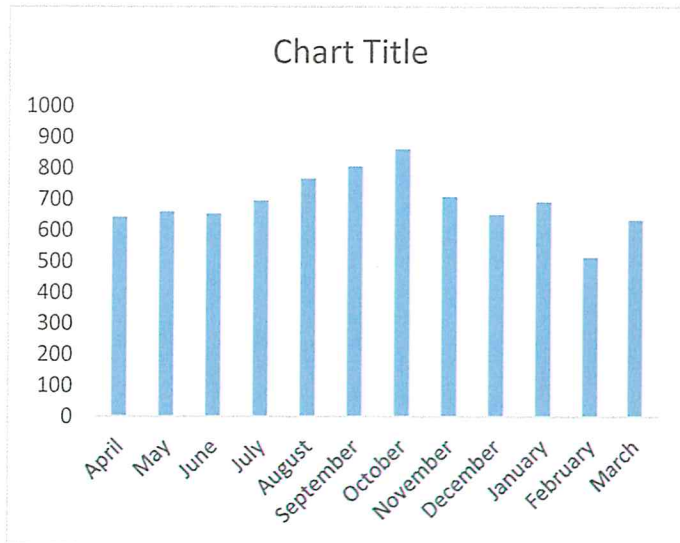

CALLS FOR SERVICE:

April	642
May	660
June	652
July	695
August	766
September	805
October	861
November	708
December	650
January	691
February	513
March	633

1-1-17 to 3-31-17

1-1-18 to 3-31-18

SAFFORD PD	1737	SAFFORD PD	1873
GRAHAM COUNTY	1164	GRAHAM COUNTY	1067
THATCHER PD	817	THATCHER PD	580

1-1-17 to 3-31-17

1-1-18 to 3-31-18

Top Call Types:

Suspicious/Cirumstance	153	Suspicious/Circumstance	150
Welfare Check	108	Welfare Check	136
Follow up	62	Follow up	70
Theft	103	Theft	86
Domestic Violence	73	Domestic Violence	77
Alarm	88	Alarm	75
Citizen Assist	90	Citizen Assist	123
Animal Problem	110	Animal Problem	111
Civil/Civil Standby	80	Civil/Civil Standby	84
Unwanted Subject	53	Unwanted Subject	107