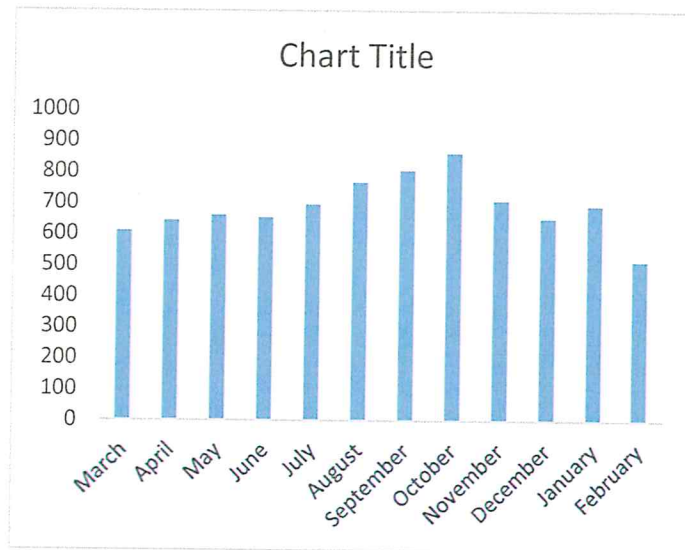

SAFFORD POLICE DEPARTMENT

Feb-18

CALLS FOR SERVICE:

March	609
April	642
May	660
June	652
July	695
August	766
September	805
October	861
November	708
December	650
January	691
February	513

1-1-17 to 2-28-17

1-1-18 to 2-28-18

SAFFORD PD	1132	SAFFORD PD	1241
GRAHAM COUNTY	724	GRAHAM COUNTY	673
THATCHER PD	581	THATCHER PD	397

1-1-17 to 2-28-17

1-1-18 to 2-28-18

Top Call Types:

Suspicious/Cirumstance	108	Suspicious/Cirumstance	101
Welfare Check	65	Welfare Check	86
Follow up	34	Follow up	45
Theft	74	Theft	62
Domestic Violence	36	Domestic Violence	46
Alarm	68	Alarm	43
Citizen Assist	59	Citizen Assist	79
Animal Problem	72	Animal Problem	75
Civil/Civil Standby	50	Civil/Civil Standby	50
Unwanted Subject	37	Unwanted Subject	77