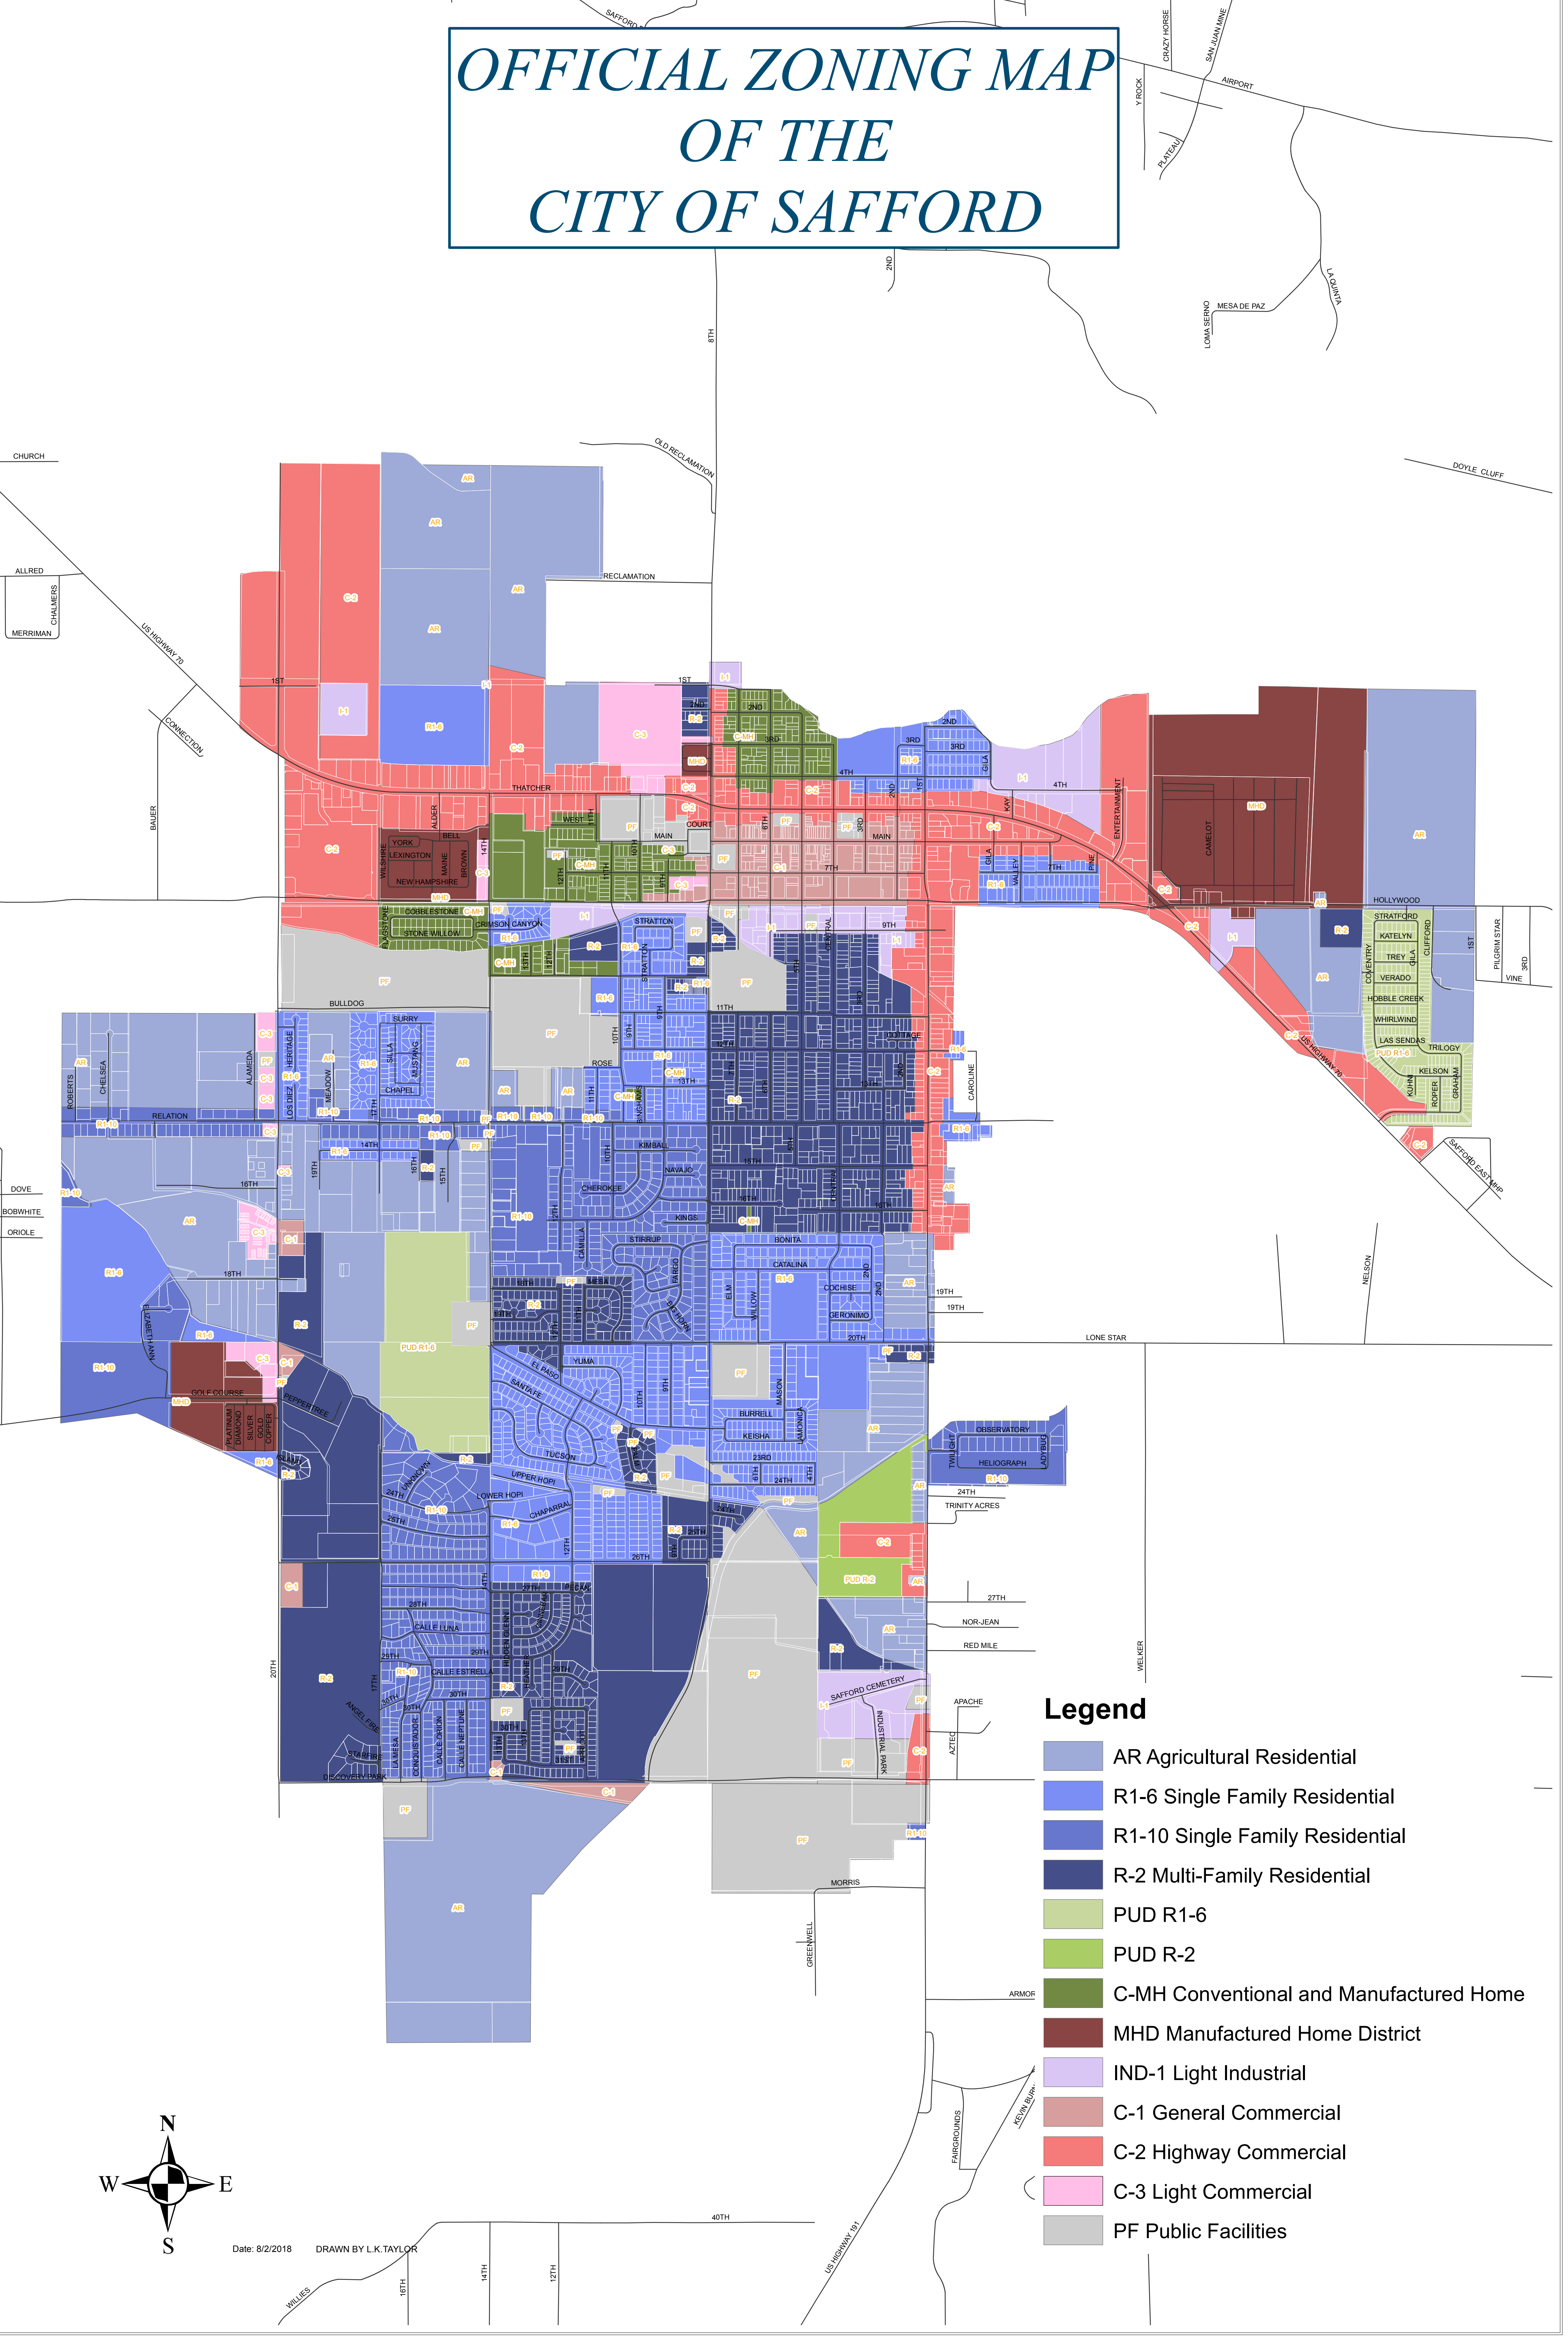

OFFICIAL ZONING MAP OF THE CITY OF SAFFORD

Legend

- AR Agricultural Residential
- R1-6 Single Family Residential
- R1-10 Single Family Residential
- R-2 Multi-Family Residential
- PUD R1-6
- PUD R-2
- C-MH Conventional and Manufactured Home
- MHD Manufactured Home District
- IND-1 Light Industrial
- C-1 General Commercial
- C-2 Highway Commercial
- C-3 Light Commercial
- PF Public Facilities