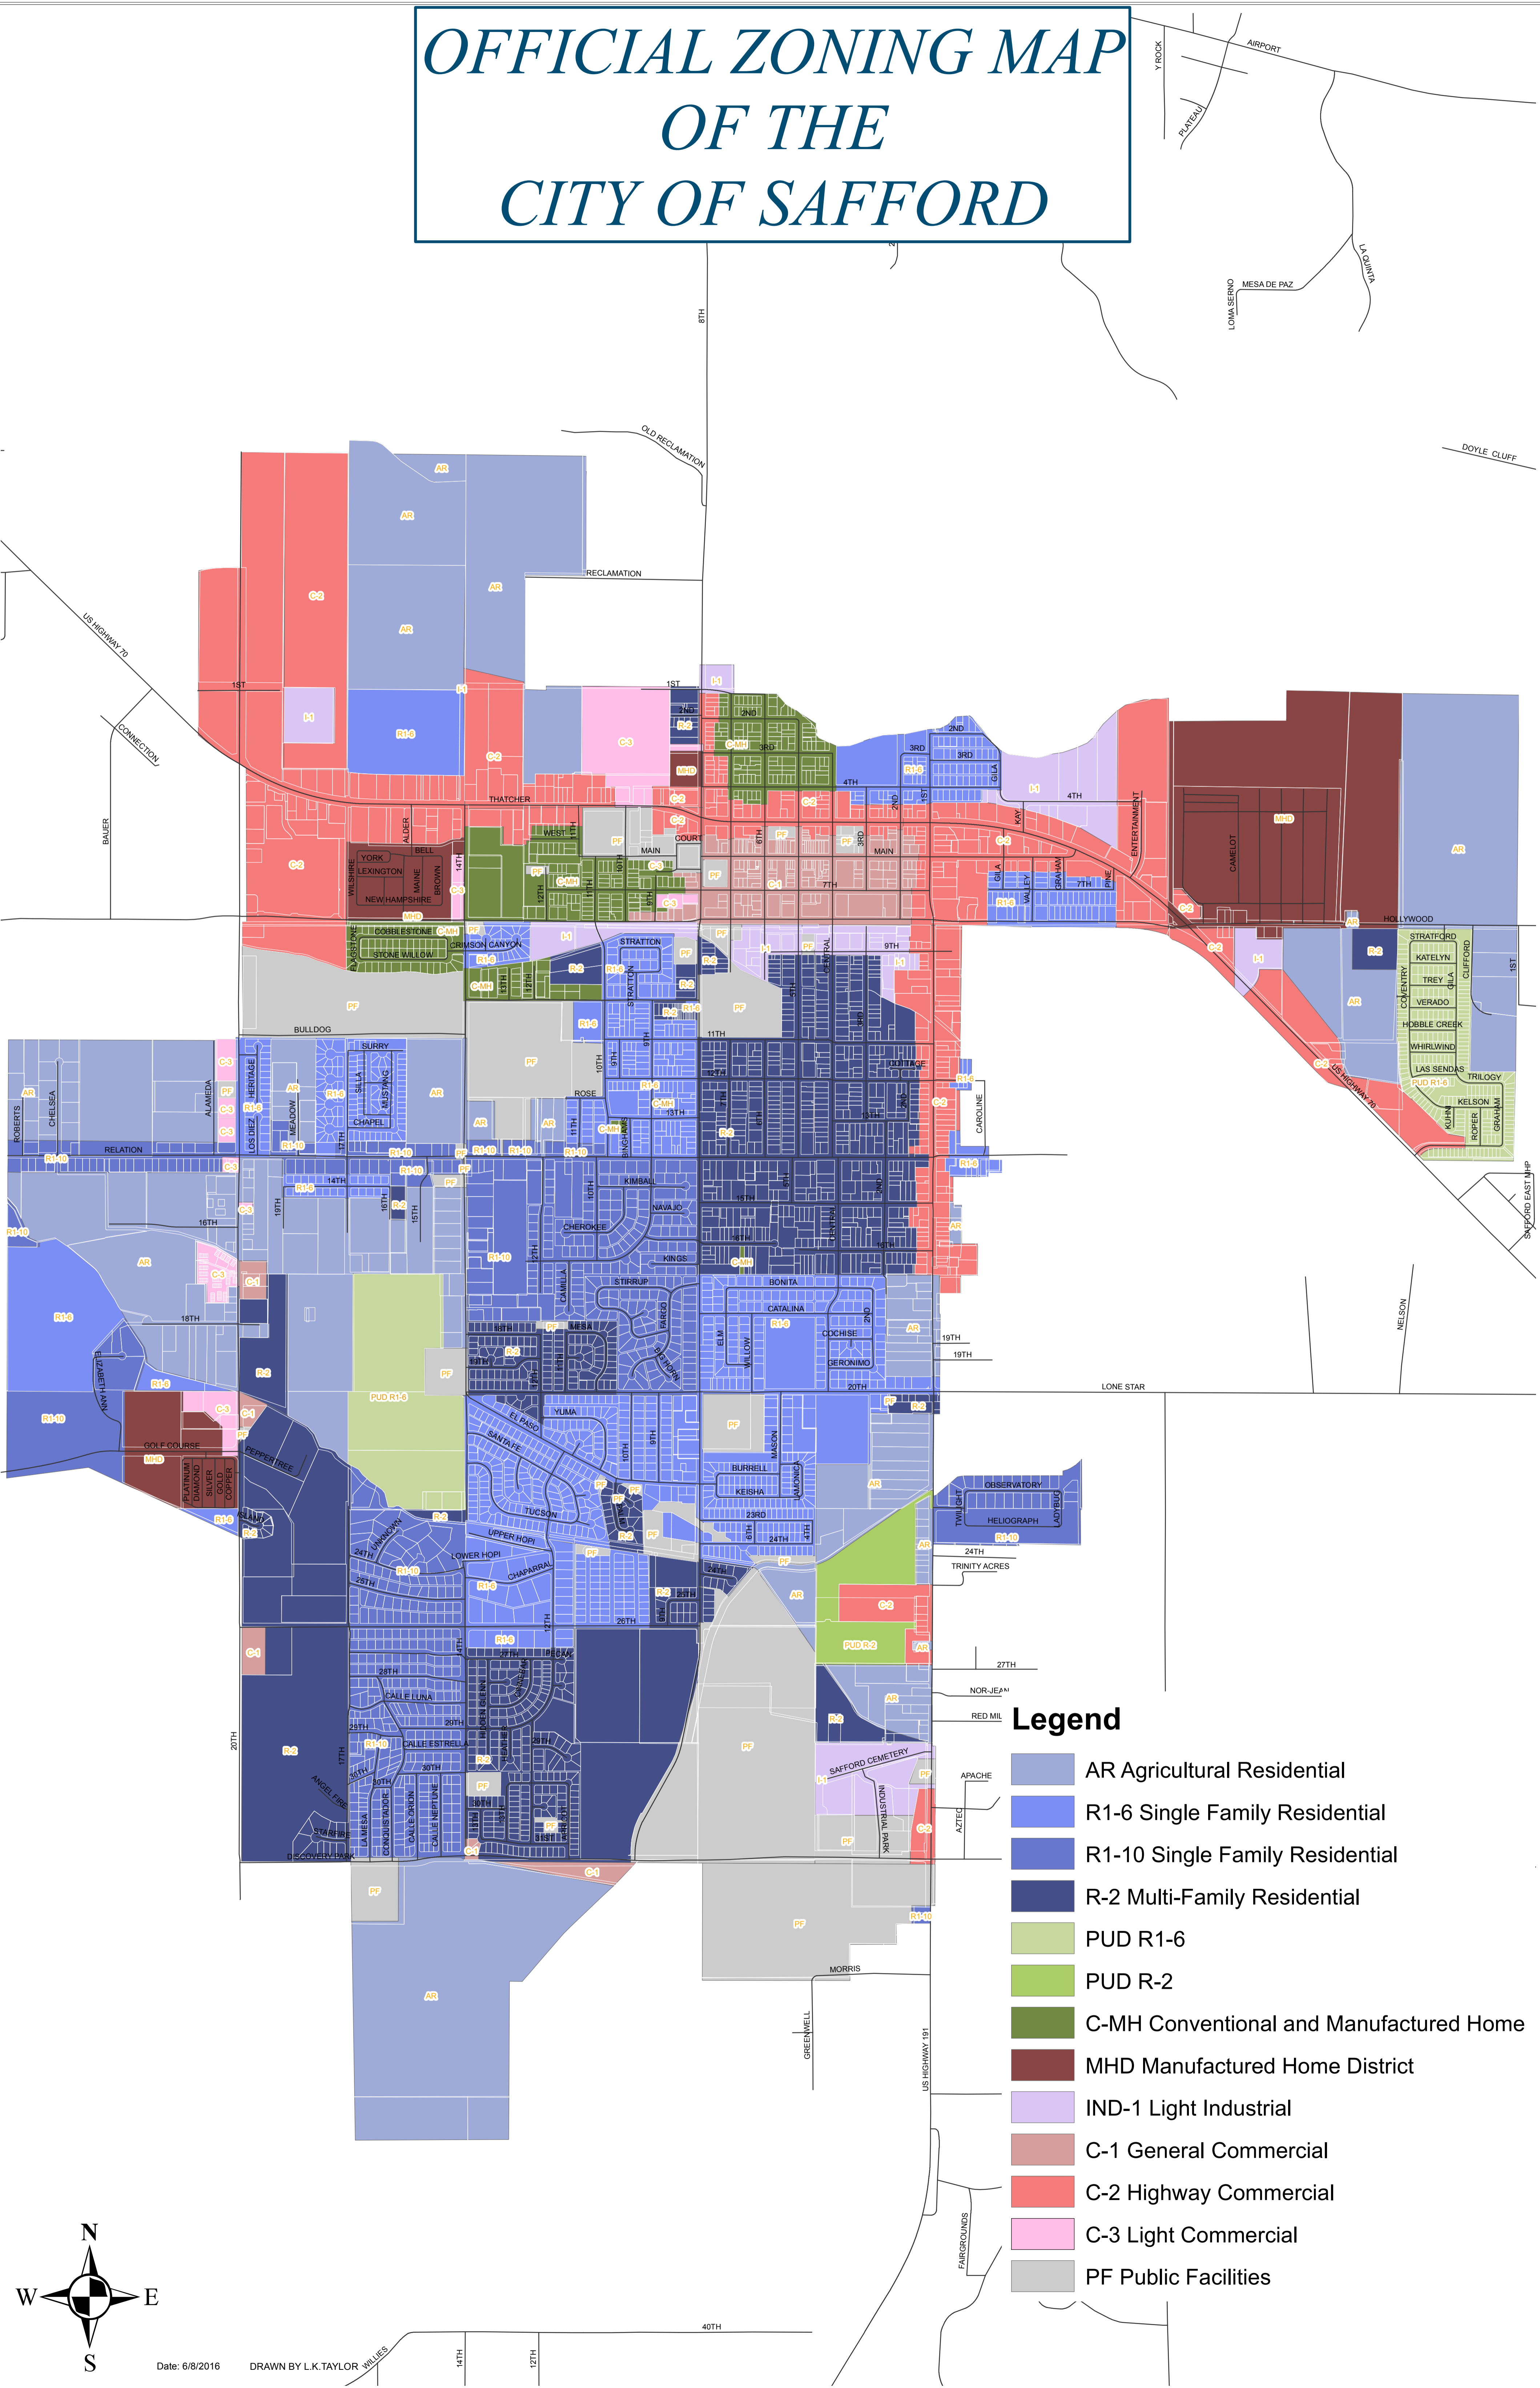

OFFICIAL ZONING MAP OF THE CITY OF SAFFORD

- ### Legend
- AR Agricultural Residential
 - R1-6 Single Family Residential
 - R1-10 Single Family Residential
 - R-2 Multi-Family Residential
 - PUD R1-6
 - PUD R-2
 - C-MH Conventional and Manufactured Home
 - MHD Manufactured Home District
 - IND-1 Light Industrial
 - C-1 General Commercial
 - C-2 Highway Commercial
 - C-3 Light Commercial
 - PF Public Facilities